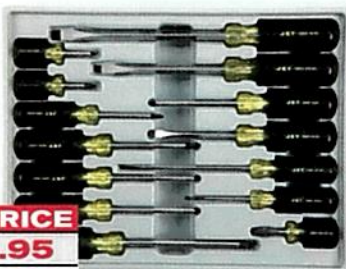

14-PC Cushion Grip Screwdriver Set

720566

SALE PRICE

$149.95

List Price: $256.08